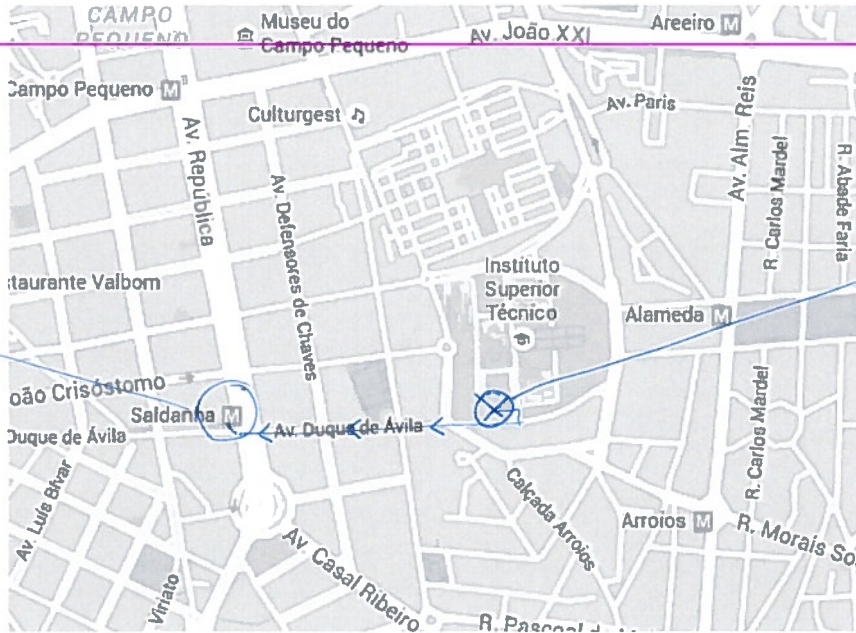

## Directions to the Restaurant d'Bacalhau

Subway  
Red Line

PDE Summer  
school

Take subway red line in direction of **Aeroporto**. Get out at **Oriente** and walk as Indicated on map below.